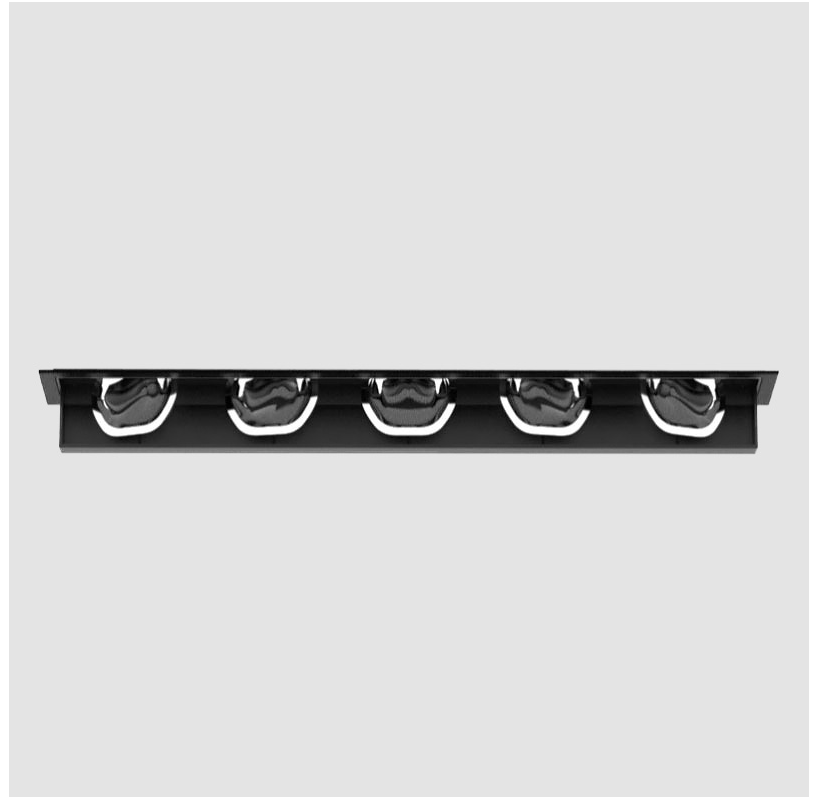

GENERAL

Series: Magiq Wallwash
Brand: Prolicht
Division: Architectural
Mounting Type: Trimless
Mounting Location: Ceiling
Subcategory: Wallwash

PHYSICAL

Shape: Rectangle
Length (mm): 267
Length (in): 10 1/2
Width (mm): 36
Width (in): 1 7/16
Height (mm): 64
Height (in): 2 1/2
Ceiling Thickness (mm): 12.5
Ceiling Thickness (in): 1/2
Min. Recessing Depth (mm): 100
Min. Recessing Depth (in): 3 15/16
Light Distribution: Asymmetric
Weight (kg): 0.943
Weight (lbs): 2.08
Holder Finish: WHI / BLK
Fixture Material: Aluminum Die Cast
Cut-out Measurements: 273mm / 10 3/4" x 42mm / 1 5/8"
Upon Request: Unique Ceiling Thickness

ELECTRICAL

Lamp Type: LED (Zhaga Standard)
Input Wattage (W): 33.4
Total Output Wattage (W): 29.6
Dimming: Tri-Mode (Non-Dimming and Phase Dimming (120Vac only) and 0-10V Dimming)
Driver Included: Yes
Driver Location: Remote
Driver Type: Constant Current - Universal
Driver Class: Class 1
Input Voltage (V): 120 - 277
Constant Current (MA): 500

LED

Number of LEDs: 5
Color Temperature (°K): 2700 / 3000 / 3500 / 4000
Max. Delivered Lumen (lm): 2145 / 2339 / 2145 / 2443
Nominal Lumen (lm): 2375 / 2590 / 2375 / 2705
CRI: >90 CRI
Lamp Life (hrs): 50000
Upon Request: Special Color Temperature

OPTICAL

Reflector: Asymmetric
Upon Request: Special Beam Angles

RATINGS AND CERTIFICATIONS

Certified By: CSA Certified to UL and CSA Standards
IP rating: IP20

100mm
3 15/16"

12 1/2 mm
1/2"

270mm x 38mm
10 5/16" x 1 1/2"