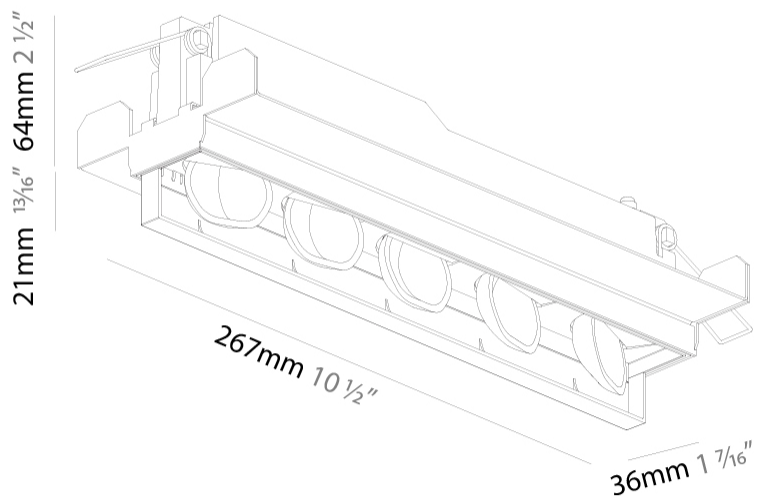

GENERAL

Series: Magiq Wallwash
Brand: Prolicht
Division: Architectural
Mounting Type: Trimless
Mounting Location: Ceiling
Subcategory: Wallwash

PHYSICAL

Shape: Rectangle
Length (mm): 267
Length (in): 10 1/2
Width (mm): 36
Width (in): 1 7/16
Height (mm): 64
Height (in): 2 1/2
Ceiling Thickness (mm): 12.5
Ceiling Thickness (in): 1/2
Min. Recessing Depth (mm): 100
Min. Recessing Depth (in): 3 15/16
Light Distribution: Asymmetric
Weight (kg): 0.943
Weight (lbs): 2.08
Holder Finish: WHI / BLK
Fixture Material: Aluminum Die Cast
Cut-out Measurements: 273mm / 10 3/4" x 42mm / 1 5/8"
Upon Request: Unique Ceiling Thickness

ELECTRICAL

Lamp Type: LED (Zhaga Standard)
Input Wattage (W): 33.4
Total Output Wattage (W): 29.6
Dimming: Tri-Mode (Non-Dimming and Phase Dimming (120Vac only) and 0-10V Dimming)
Driver Included: Yes
Driver Location: Remote
Driver Type: Constant Current - Universal
Driver Class: Class 1
Input Voltage (V): 120 - 277
Constant Current (MA): 500

LED

Number of LEDs: 5
Color Temperature (°K): 2700 / 3000 / 3500 / 4000
Max. Delivered Lumen (lm): 2145 / 2339 / 2145 / 2443
Nominal Lumen (lm): 2375 / 2590 / 2375 / 2705
CRI: >90 CRI
Lamp Life (hrs): 50000
Upon Request: Special Color Temperature

OPTICAL

Reflector: Asymmetric
Upon Request: Special Beam Angles

RATINGS AND CERTIFICATIONS

Certified By: CSA Certified to UL and CSA Standards
IP rating: IP20

100mm
3 15/16"

12 1/2 mm
1/2"

270mm x 38mm
10 5/16" x 1 1/2"